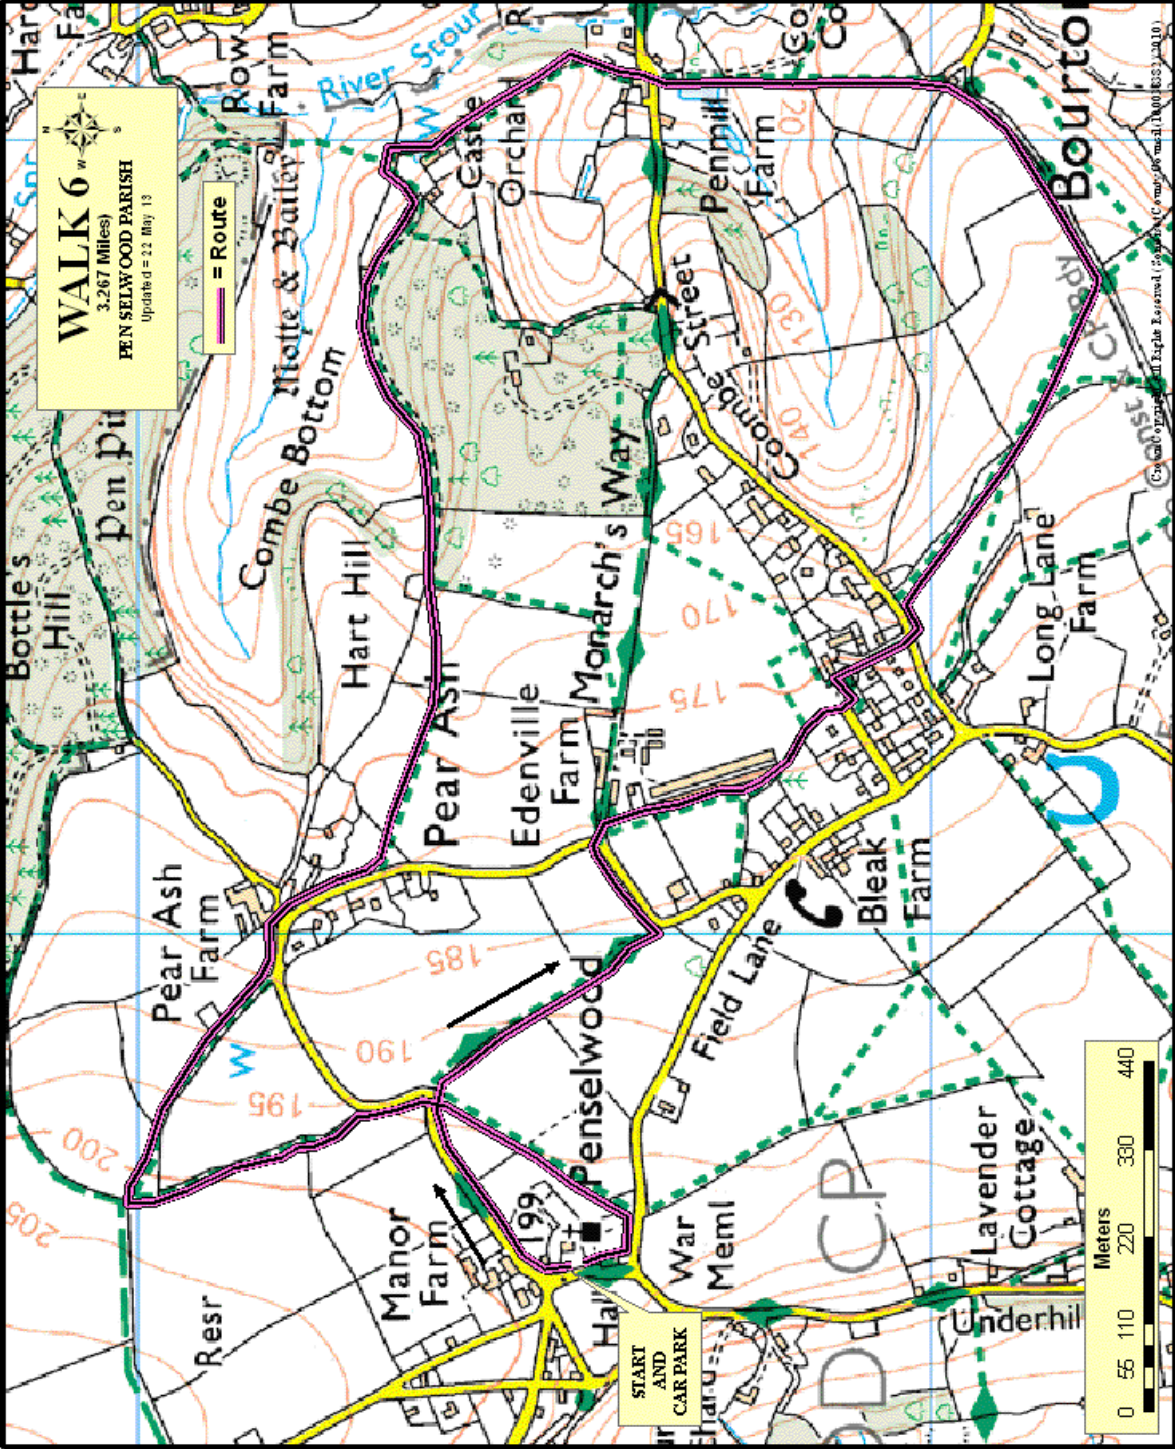

WALK 6

GRADING:

SEASON:

SUMMARY DESCRIPTION:

START:

FINISH:

PARKING:

TIME (approx.):

DOG ACCESSIBILITY

DESCRIPTION

Walk 6

White Cross

Bourton

Google earth

Eye alt 1.90 km

© 2013 Google

Image © 2013 Getmapping plc

51°04'51.88" N 2°20'18.93" W elev 174 m

2001

Imagery Date: 11/1/2009

Penseilwood

Underhill

Pear Ash Ln

Field Ln

Bleak St

Coombe Street

Kites Nest Ln

Mill Ln

Long Ln