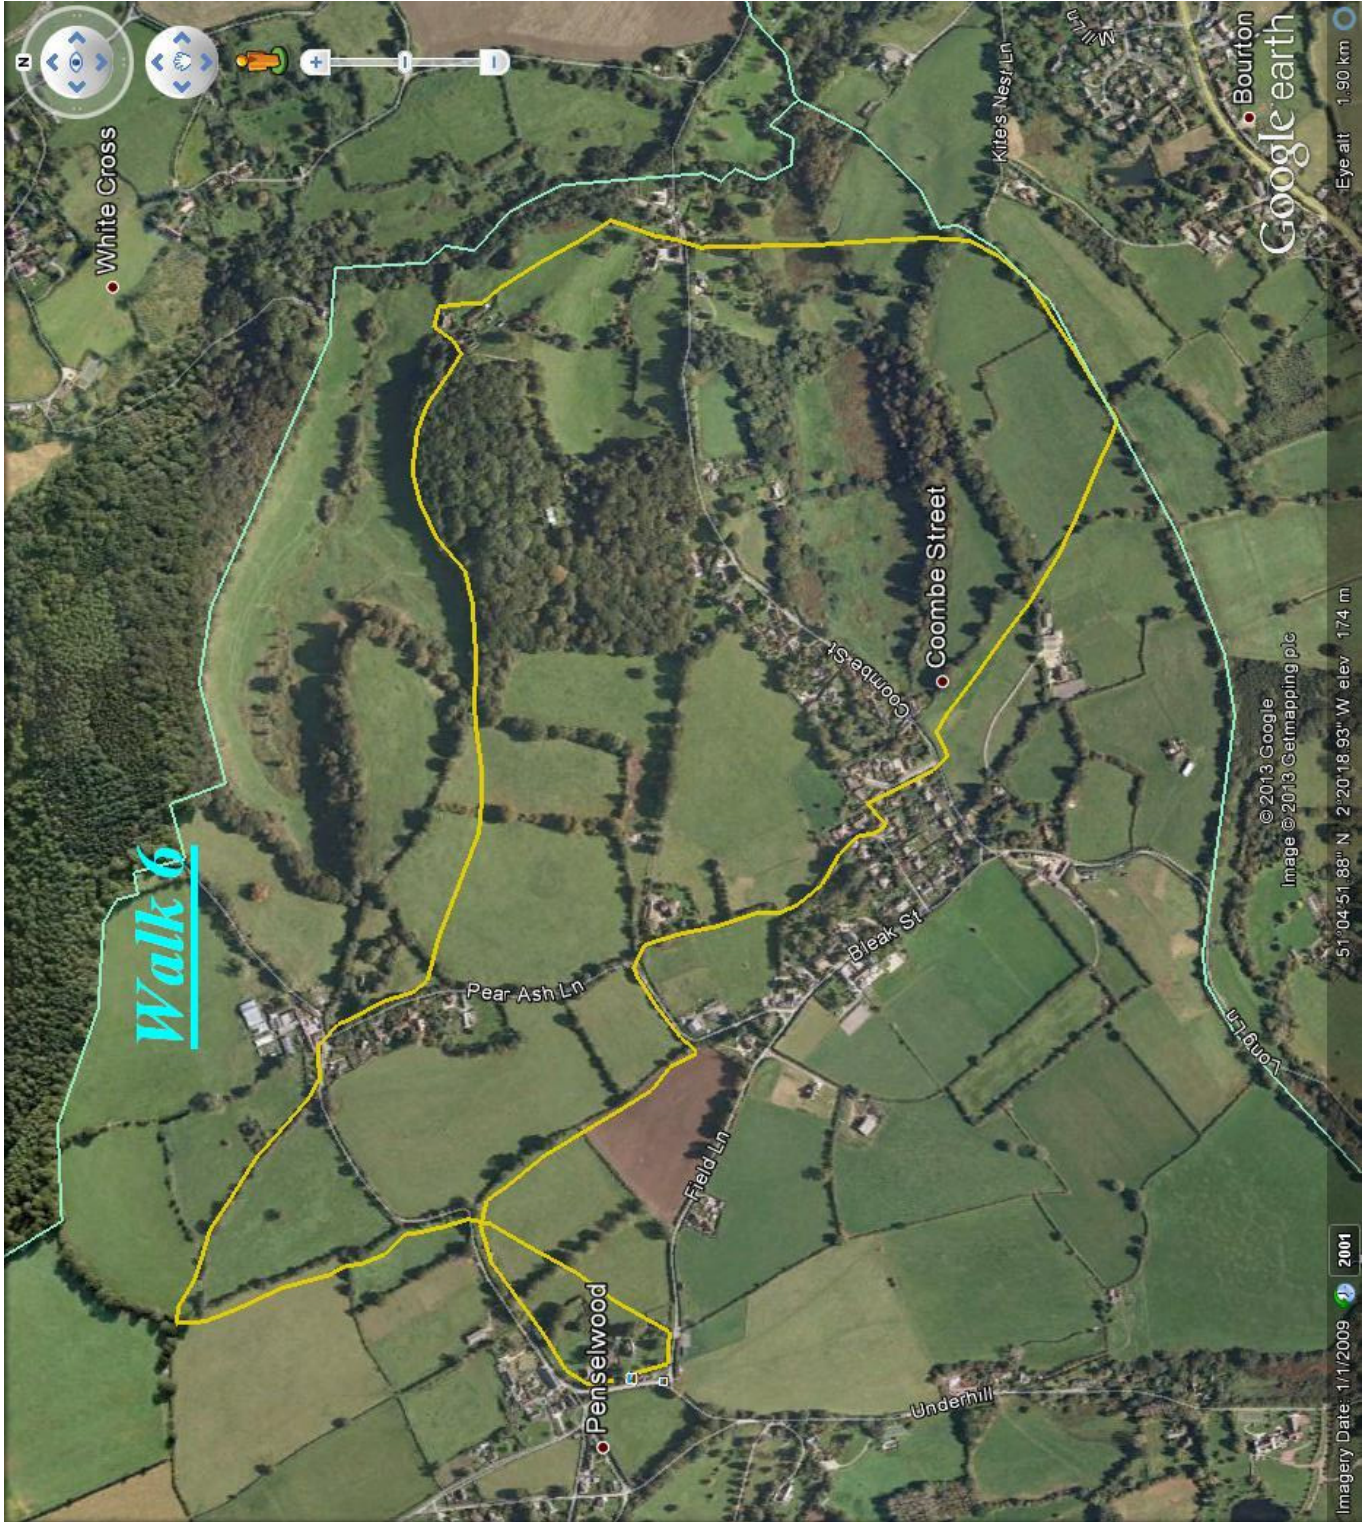

WALK 6

GRADING:

SEASON:

SUMMARY DESCRIPTION:

START:

FINISH:

PARKING:

TIME (approx.):

DOG ACCESSIBILITY

DESCRIPTION

Walk 6

White Cross

Bourton

Google earth

Eye alt 1.90 km

© 2013 Google

Image © 2013 Getmapping plc

51°04'51.88" N 2°20'18.93" W elev 174 m

2001

Imagery Date: 11/1/2009

Penseilwood

Underhill

Pear Ash Ln

Field Ln

Bleak St

Coombe Street

Kites Nest Ln

Mill Ln

Long Ln